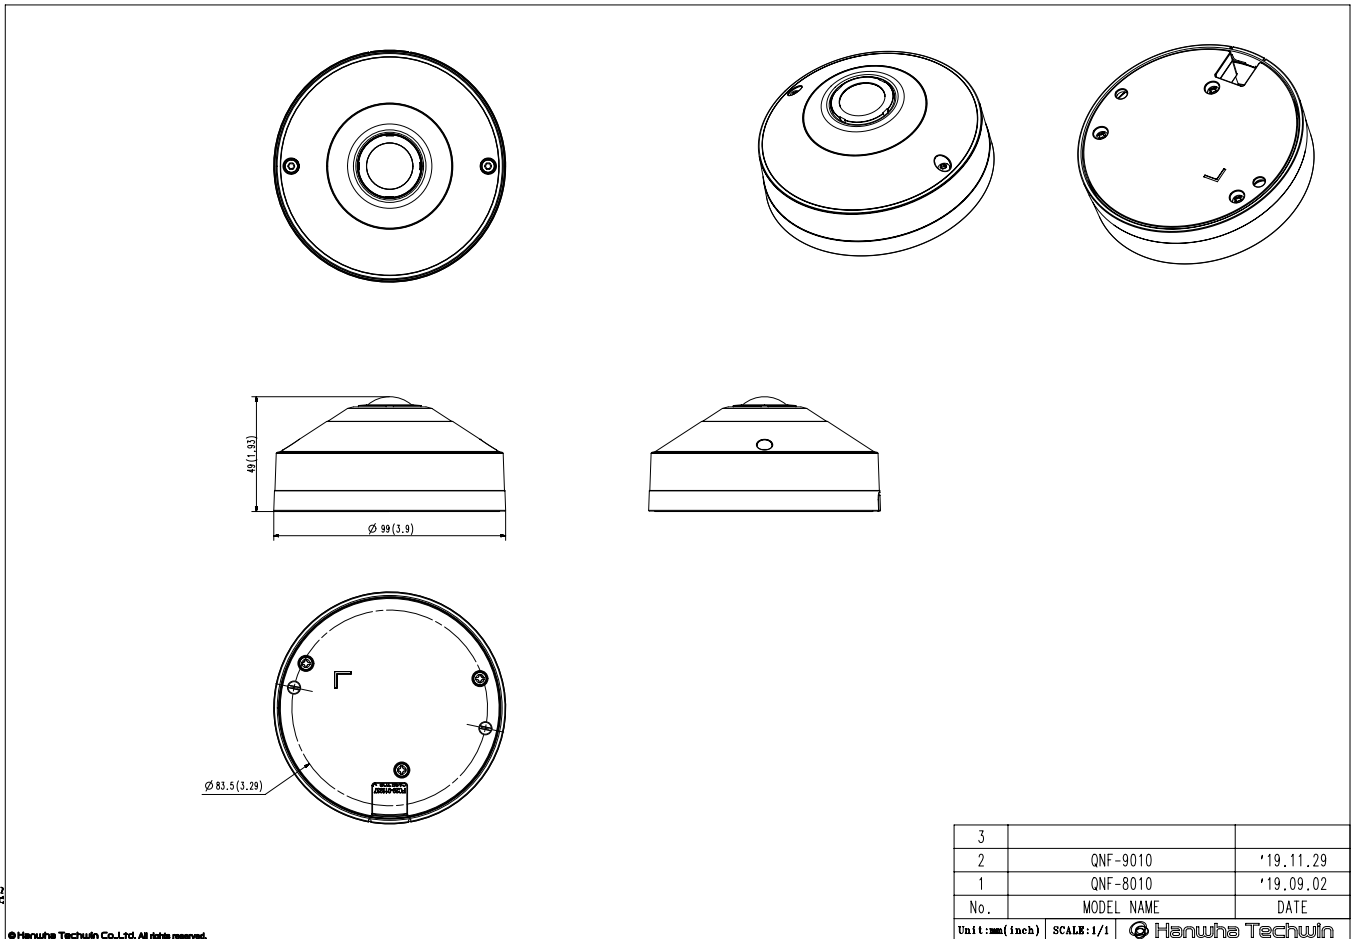

QNF-8010

6MP Fisheye Camera

Unit: mm [inch]

CAD

A2